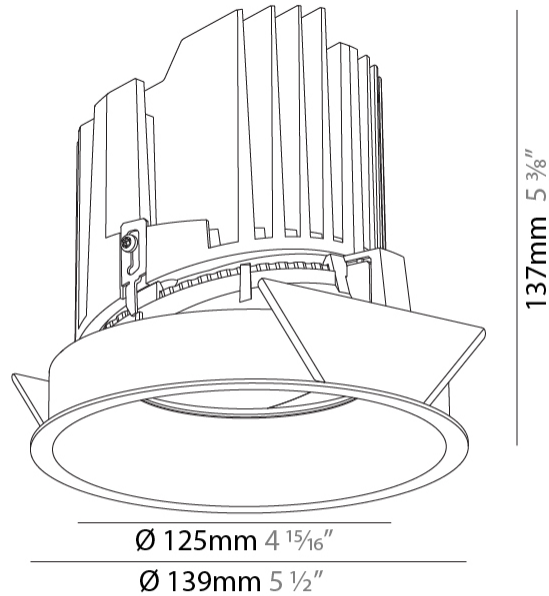

PHYSICAL

Shape: Round
Diameter (mm): 139
Diameter (in): 5 1/2
Height (mm): 137
Height (in): 5 3/8
Ceiling Thickness (mm): 10 / 12.5 / 15
Ceiling Thickness (in): 3/8 or 1/2 or 9/16
Min. Recessing Depth (mm): 150
Min. Recessing Depth (in): 5 7/8
Light Distribution: Adjustable / Downlight
Weight (kg): 0.856
Weight (lbs): 1.89
Fixture Finish: SSR / BKV / CWI / CRY / HAB / LAG / UFT / ITA / RUA / RUR / MIC / FTG / MYG / TWT / LOD / PUS / FRO / FUP / KIA / POP / BLS / SPG / MEY / GOH / GUM / CHC / COM / ABZ / JAG / OBR / MOS / ROR
Fixture Material: Aluminum Die Cast
Cut-out Measurements: 130mm / 5 1/8"

ELECTRICAL

Lamp Type: LED (Zhaga Standard)
Input Wattage (W): 28.6
Total Output Wattage (W): 26
Dimming: Tri-Mode (Non-Dimming and Phase Dimming (120Vac only) and 0-10V Dimming)
Driver Included: No
Driver Location: Recessed Housing
Driver Type: Constant Current - Universal
Driver Class: Class 2
Housing: See components
Input Voltage (V): 120 - 277
Constant Current (MA): 700

LED

Number of LEDs: 1
Color Temperature (°K): 2700 / 3000 / 3500 / 4000
Max. Delivered Lumen (lm): 1890 / 1930 / 2028 / 2070
Nominal Lumen (lm): 3210 / 3290 / 3459 / 3530
CRI: >90 CRI
Efficiency (%): 0.631
Lamp Life (hrs): 50000

OPTICAL

Reflector: 20 / 25 / 40
Adjustability: Rotational 355°; Tilt 10°

RATINGS AND CERTIFICATIONS

Certified By: Certified for North American Standards
IP rating: IP54