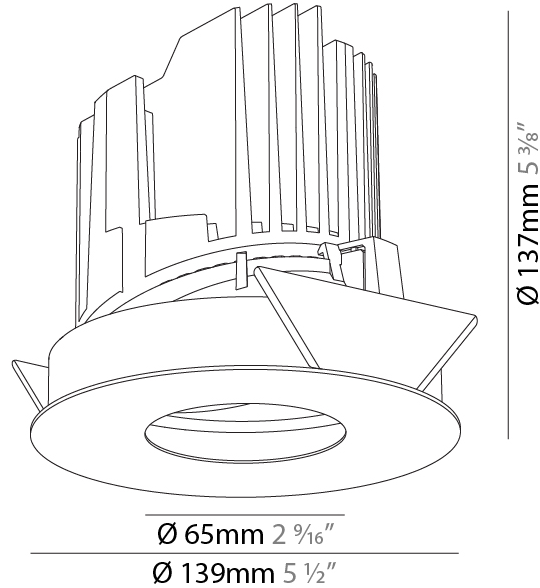

#### PHYSICAL

Shape: Round  
 Diameter (mm): 139  
 Diameter (in): 5 1/2  
 Height (mm): 137  
 Height (in): 5 3/8  
 Ceiling Thickness (mm): 10 / 12.5 / 15  
 Ceiling Thickness (in): 3/8 or 1/2 or 9/16  
 Min. Recessing Depth (mm): 150  
 Min. Recessing Depth (in): 5 7/8  
 Light Distribution: Adjustable / Downlight  
 Weight (kg): 0.856  
 Weight (lbs): 1.89  
 Fixture Finish: SSR / BKV / CWI / CRY / HAB / LAG / UFT / ITA / RUA / RUR / MIC / FTG / MYG / TWT / LOD / PUS / FRO / FUP / KIA / POP / BLS / SPG / MEY / GOH / GUM / CHC / COM / ABZ / JAG / OBR / MOS / ROR  
 Fixture Material: Aluminum Die Cast  
 Cut-out Measurements: 130mm / 5 1/8"

#### PHYSICAL

Shape: Round
Diameter (mm): 139
Diameter (in): 5 1/2
Height (mm): 137
Height (in): 5 3/8
Ceiling Thickness (mm): 10 / 12.5 / 15 / 25
Ceiling Thickness (in): 3/8 or 1/2 or 9/16
Min. Recessing Depth (mm): 150
Min. Recessing Depth (in): 5 7/8
Light Distribution: Adjustable / Asymmetric
Weight (kg): 0.865
Weight (lbs): 1.9
Fixture Finish: SSR / BKV / CWI / CRY / HAB / LAG / UFT / ITA / RUA / RUR / MIC / FTG / MYG / TWT / LOD / PUS / FRO / FUP / KIA / POP / BLS / SPG / MEY / GOH / GUM / CHC / COM / ABZ / JAG / OBR / MOS / ROR
Fixture Material: Aluminum Die Cast
Cut-out Measurements: 130mm / 5 1/8"

#### RATINGS AND CERTIFICATIONS

Certified By: Certified for North American Standards
IP rating: IP20

	130mm 5 1/8"	150mm 5 7/8"	10   15mm 3/8"   9/16"	30°	355°	
A						